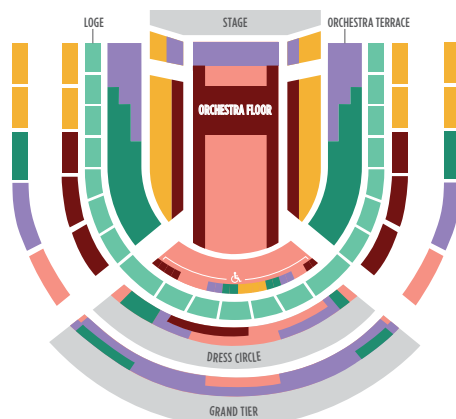

Pops Subscriptions

SUBSCRIBE TODAY | 214-849-4376 | DALLASSYMPHONY.ORG/SUBSCRIBE

Packages

	Friday (9)	Saturday (9)	Sunday (9)
TROUPE VERTIGO: CIRQUE NOIR	SEP 26	SEP 27	SEP 28
DOLLY PARTON'S THREADS: MY SONGS IN SYMPHONY	OCT 24	OCT 25	OCT 26
POPS THROUGH TIME: ICONIC SCORES & CLASSIC HITS	NOV 14	NOV 15	NOV 16
CHRISTMAS POPS	DEC 12	DEC 13	DEC 14
LA VIDA LOCA	JAN 30	JAN 31	FEB 1
DANNY ELFMAN'S MUSIC FROM THE FILMS OF TIM BURTON	MAR 13	MAR 14	MAR 15
AMERICA 250	APR 10	APR 11	APR 12
TOP GUN: MAVERICK IN CONCERT	MAY 22	MAY 23	MAY 24
ICONS OF THE STRIP: SINATRA & THE RAT PACK	JUN 19	JUN 20	JUN 21

Seating Map

Pops Map

Pricing

	Loge	A	B	C	D	E
FRI, SAT & SUN (9)	\$1,743	\$1,293	\$1,068	\$879	\$609	\$420
<small>SUPER POPS</small>						
FRI, SAT & SUN 9 POPS, 5 CLASSICAL	\$2,563	\$1,653	\$1,289	\$1,051	\$743	\$533