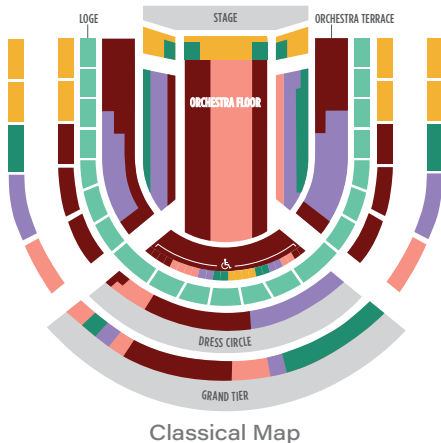

*Classical concerts included in Super Pops packages

Seating Map

Pricing

	Loge	A	B	C	D	E
SERIES A						
THURSDAY (12)	\$1,707	\$1,095	\$951	\$687	\$507	\$351
FRIDAY (16)	\$2,271	\$1,455	\$1,263	\$911	\$671	\$463
SATURDAY (16)	\$2,271	\$1,455	\$1,263	\$911	\$671	\$463
SUNDAY (14)	\$1,989	\$1,275	\$1,107	\$799	\$589	\$407
SERIES B1 & B2						
THURSDAY (6)	\$1,005	\$645	\$555	\$411	\$309	\$201
FRIDAY (8)	\$1,335	\$855	\$735	\$543	\$407	\$263
SATURDAY (8)	\$1,335	\$855	\$735	\$543	\$407	\$263
SUNDAY (7)	\$1,170	\$750	\$645	\$477	\$358	\$232